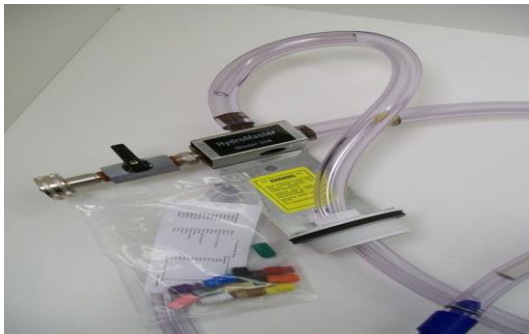

CONCENTRATED SOLVENT DILUTED CHART

Seasonal Protection Level	Diluted Ratio	Gallons after Diluted
37 F	100 TO 1	5,555 GALLONS
27 F	13.5 TO 1	798 GALLONS
25 F	11.5 TO 1	688 GALLONS
23 F	10 TO 1	605 GALLONS
21 F	9 TO 1	550 GALLONS
13 F	6 TO 1	385 GALLONS
9 F	5 TO 1	330 GALLONS
3 F	4 TO 1	275 GALLONS
MINUS 3F	3.25 TO 1	248 GALLONS
MINUS 6F	3 TO 1	220 GALLONS
MINUS 21F	2 TO 1	165 GALLONS